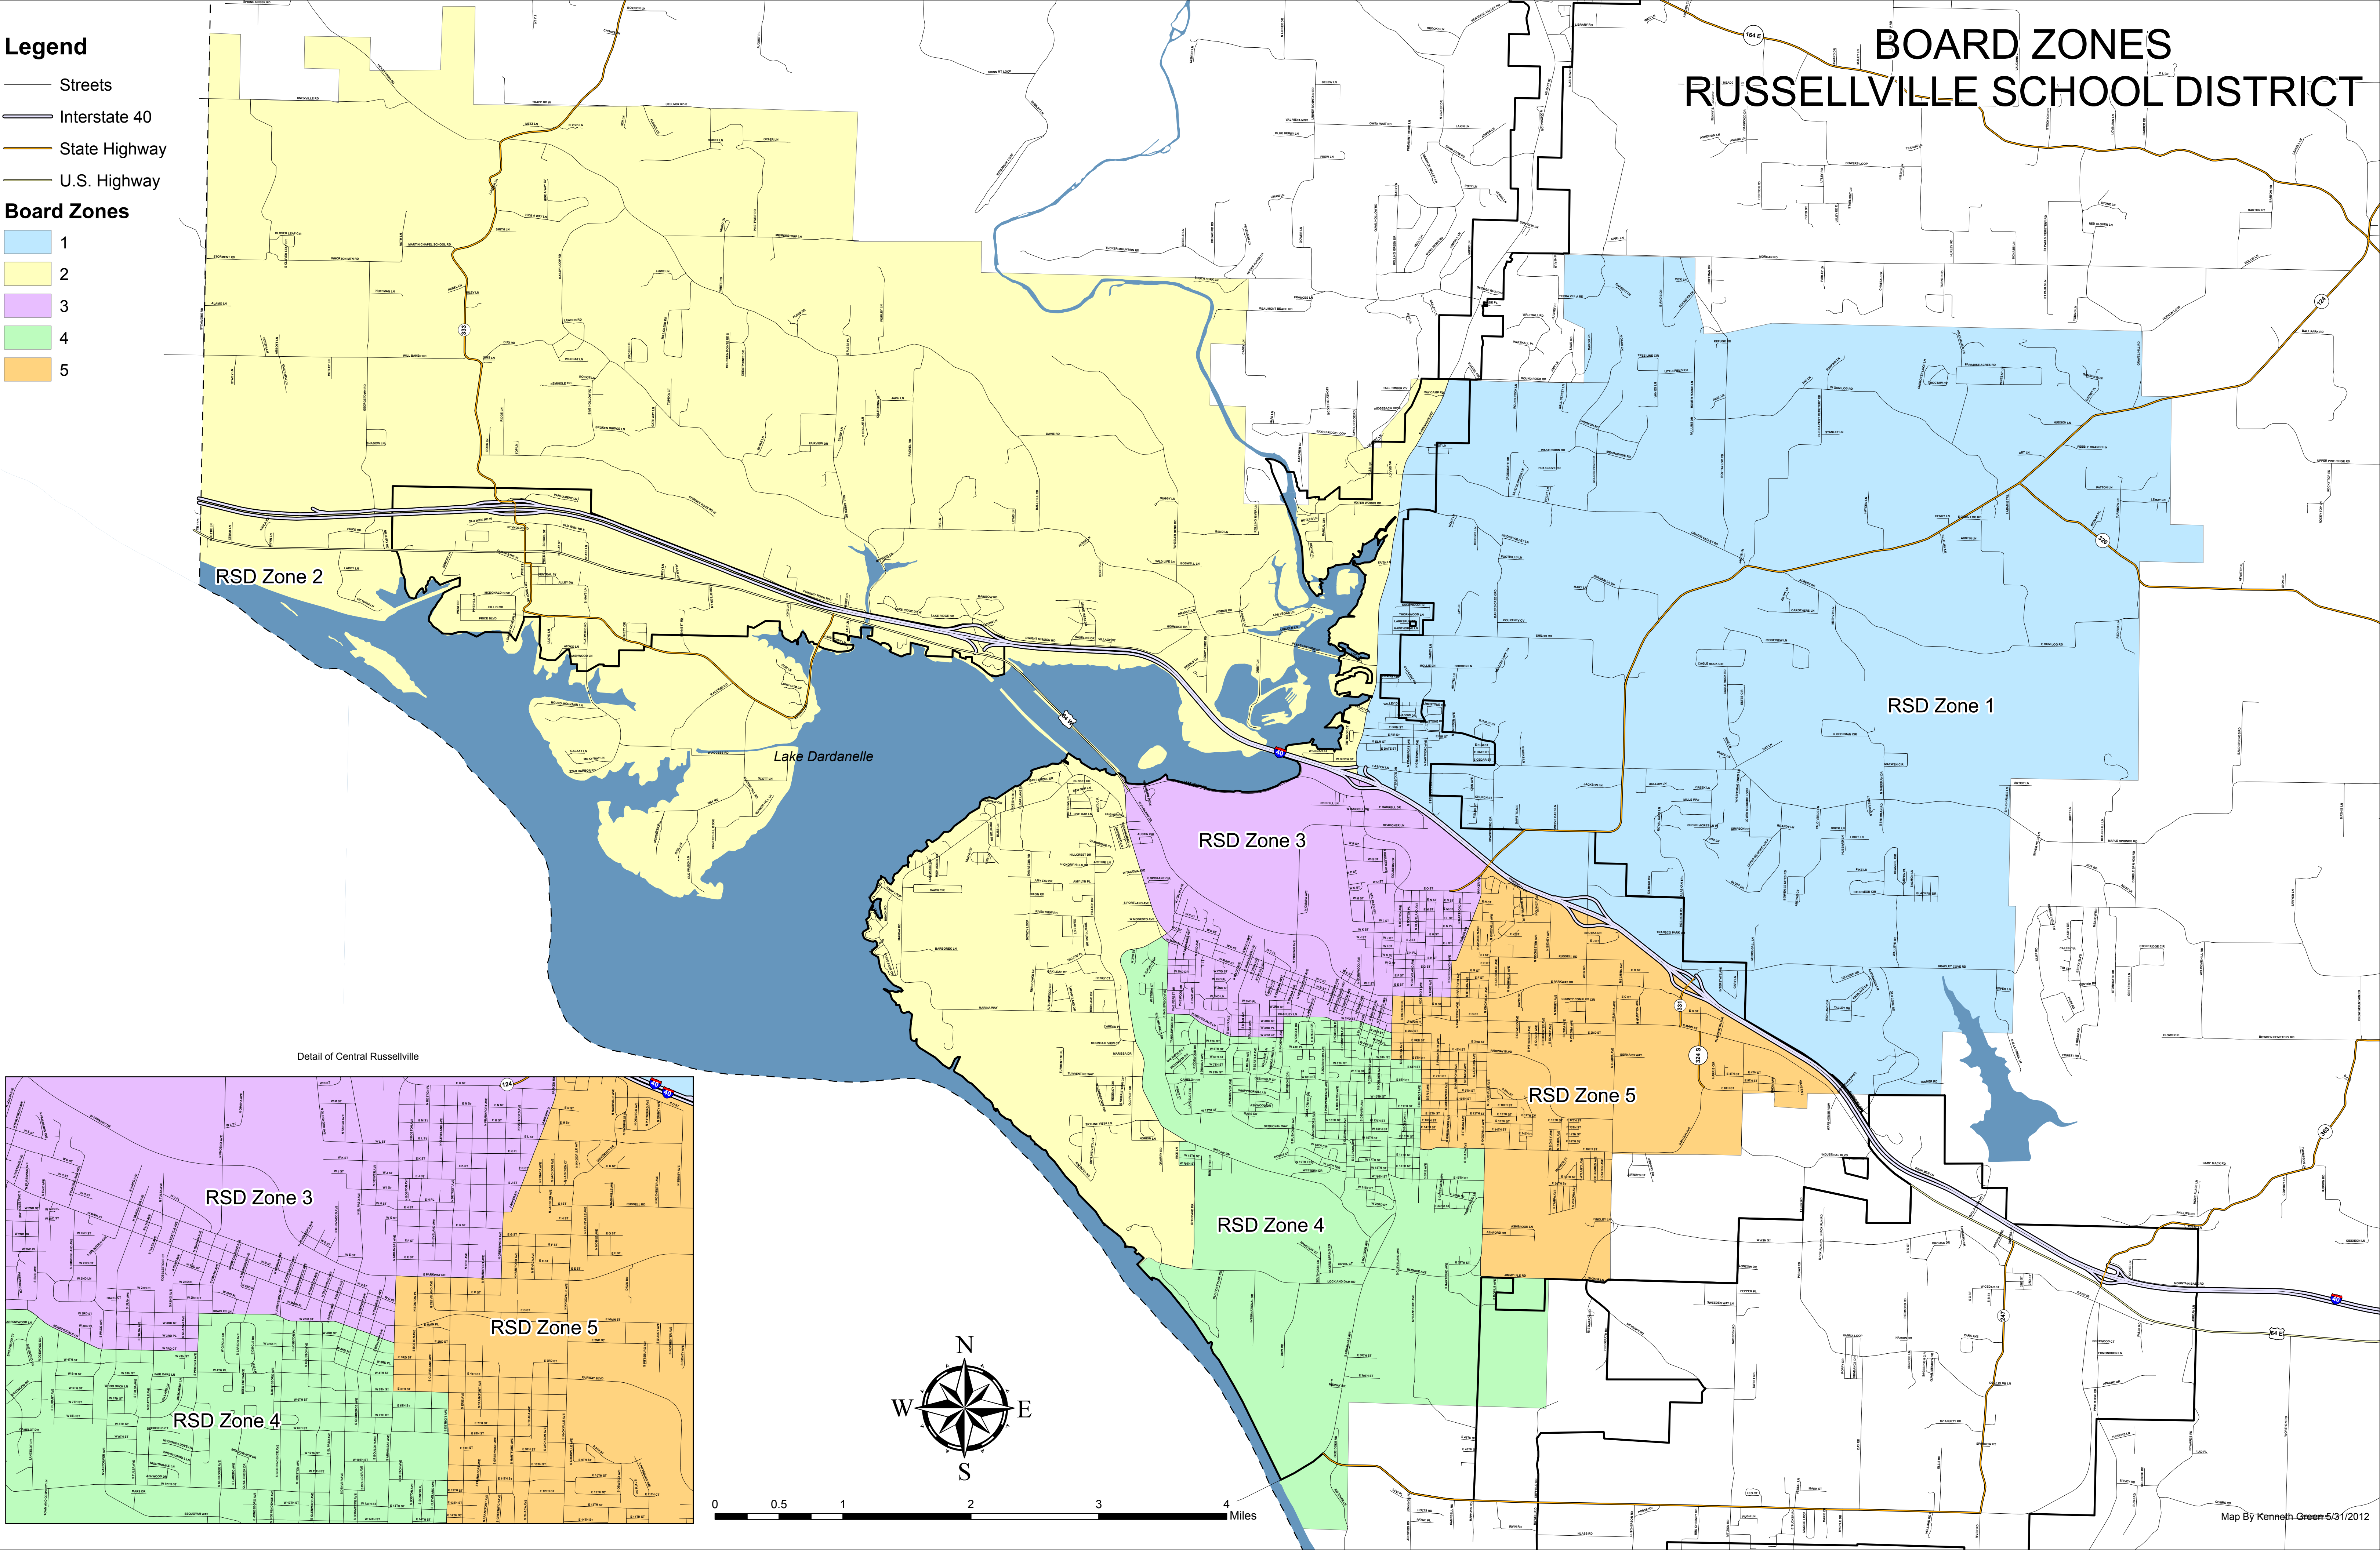

BOARD ZONES RUSSELLVILLE SCHOOL DISTRICT

Legend

- Streets
- Interstate 40
- State Highway
- U.S. Highway

Board Zones

- 1
- 2
- 3
- 4
- 5

Detail of Central Russellville